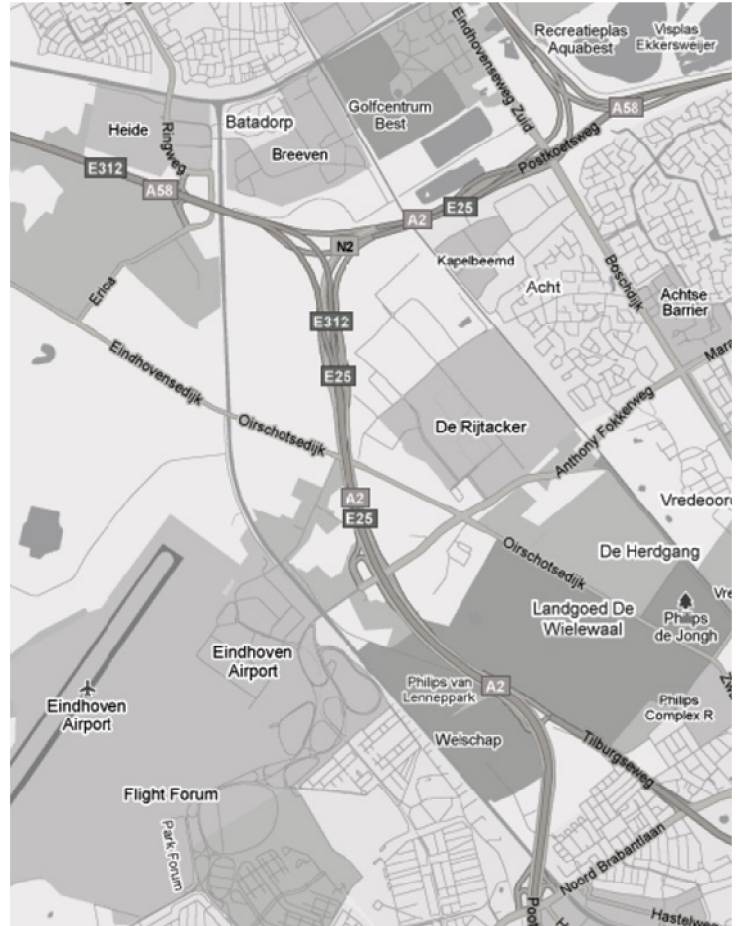

Flight Forum 840
5657 DV EINDHOVEN
Postbus 6365
5600 HJ EINDHOVEN
Telefoon 088 792 00 40
Fax 088 792 94 13

Routedescription

From Utrecht/Amsterdam (A2) and Rotterdam/Breda/Tilburg (A58)

- When approaching Eindhoven follow the signs “**Randweg**”.
- Take exit 29 (**Eindhoven Airport**).
- At the end of the exit turn right at the traffic lights.
- Further refer to the description “From Anthony Fokkerweg”.

From Antwerpen (A67), Maastricht (A2) and Venlo (A67)

- When approaching Eindhoven follow the signs “**Randweg**”.
- Take exit 29 (**Eindhoven Airport**).
- At the end of the exit turn left at the traffic lights.
- Further refer to the description “From Anthony Fokkerweg”.

From Anthony Fokkerweg

- Keep to the left on Anthony Fokkerweg. You will see our building on your left-hand side.
- Pass our building, keep to the left and continue under the fly-over (2x).
- After you have passed under the second fly-over, take the inner-road.
- Follow this road until our building reappears, again on your left-hand side. Client parking is available.