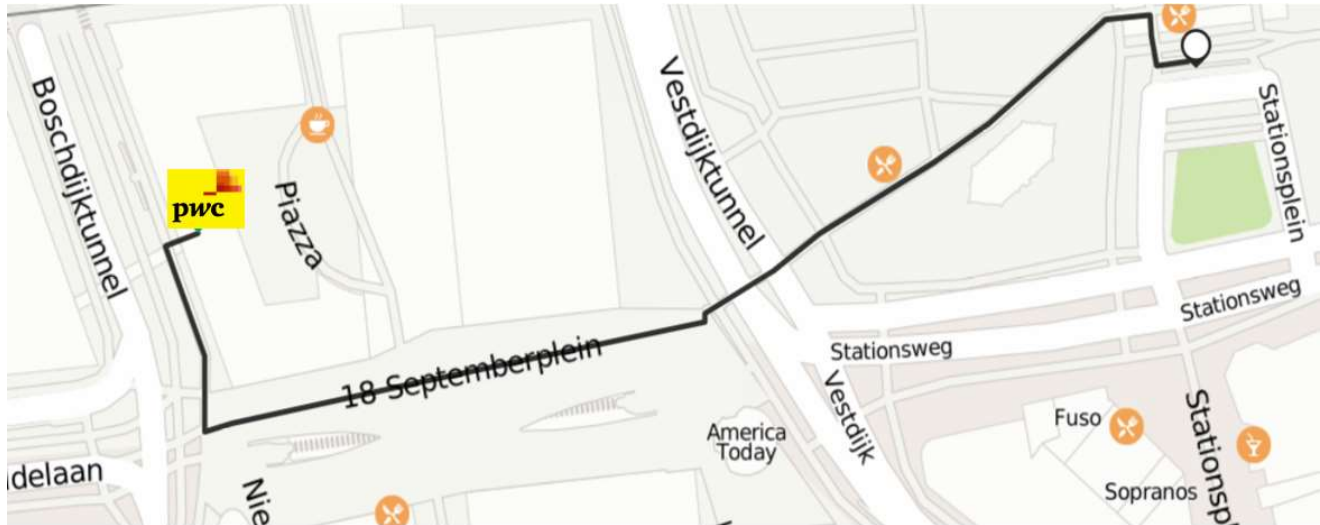

## **Route description PwC Eindhoven**

PwC

Piazza Center Offices

Boschdijktunnel 10

5611 AG Eindhoven

the Netherlands

T. +31 (0)6 8327 9119 (Floormanager PwC)

### **By car (after parking approximately 4 minute walk)**

Set your navigation to parking garage “P1 Parking Mathildelaan Eindhoven” and park your car on level 4. Once parked you can see the entrance to the Mediamarkt (“Uitgang Centrum”). After passing the Mediamarkt you can use the pedestrian tunnel to get to the Piazza Center Offices building on the other side. Once there you can see the elevators to PwC on your right hand side. PwC is situated on the 4<sup>th</sup> floor. Please press the button of the PwC intercom to contact our floor managers. They will grant you access.

### **By train (after arrival on the train station approximately 6 minute walk)**

After arriving on train station ‘Eindhoven Centraal’ you walk in the direction of the exit ‘Centrum’. Keep to your right in the direction of the Bijenkorf. You pass the Bijenkorf and the Piazza shopping mall. At the end of the building you turn right and walk until you get to the pedestrians tunnel, which is located above the Boschdijktunnel. Below the pedestrians tunnel you can ring the bell at the PwC sign. Our floor managers will grant you access to the building. Once inside you take the elevator located on the right to PwC on the 4<sup>th</sup> floor.