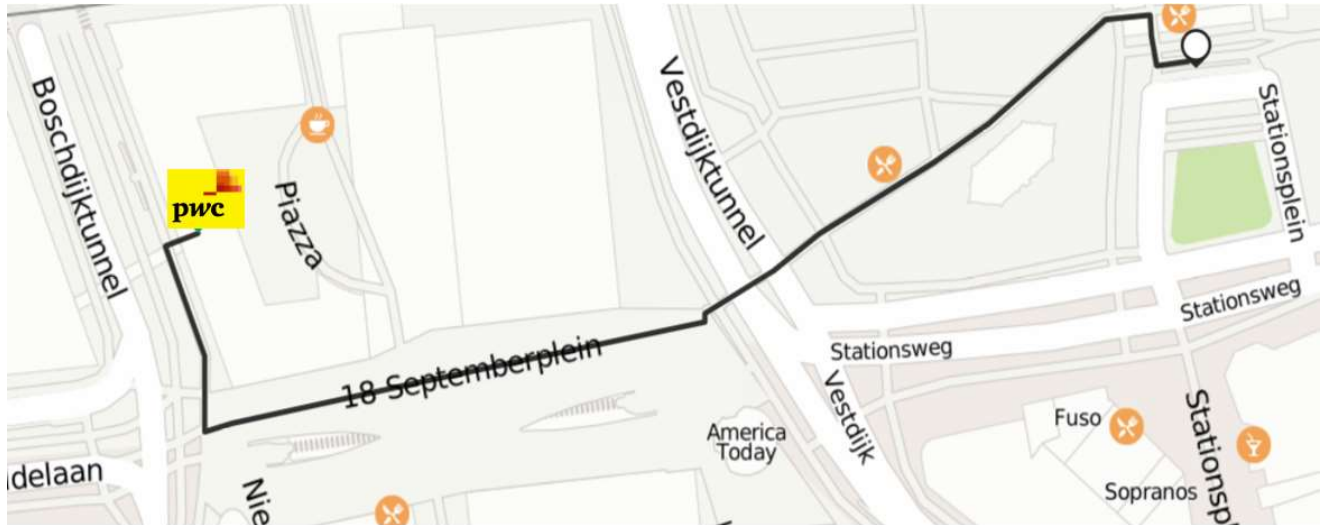

## **Route description PwC Eindhoven**

PwC

Piazza Center Offices

Boschdijktunnel 10

5611 AG Eindhoven

the Netherlands

T. +31 (0)6 8327 9119 (Floormanagers PwC)

### **By car (after parking approximately 4 minute walk)**

Set your navigation to parking garage “Q-Park Mathildelaan Eindhoven” and park your car on level 4. Once parked you can see the entrance to the Mediamarkt (“Uitgang Centrum”). After passing the Mediamarkt you can use the pedestrian tunnel to get to the Piazza Center Offices building on the other side. Once there you can see the elevators to PwC on your right hand side. PwC is situated on the 4<sup>th</sup> floor. Please press the button of the PwC intercom to contact our floor managers. They will grant you access.

### **By train (after arrival on the train station approximately 6 minute walk)**

After arriving on train station ‘Eindhoven Centraal’ you walk in the direction of the exit ‘Centrum’. Keep to your right in the direction of the Bijenkorf. You pass the Bijenkorf and the Piazza shopping mall. At the end of the building you turn right and walk until you get to the pedestrians tunnel, which is located above the Boschdijktunnel. Below the pedestrians tunnel you can ring the bell at the PwC sign. Our floor managers will grant you access to the building. Once inside you take the elevator located on the right to PwC on the 4<sup>th</sup> floor.